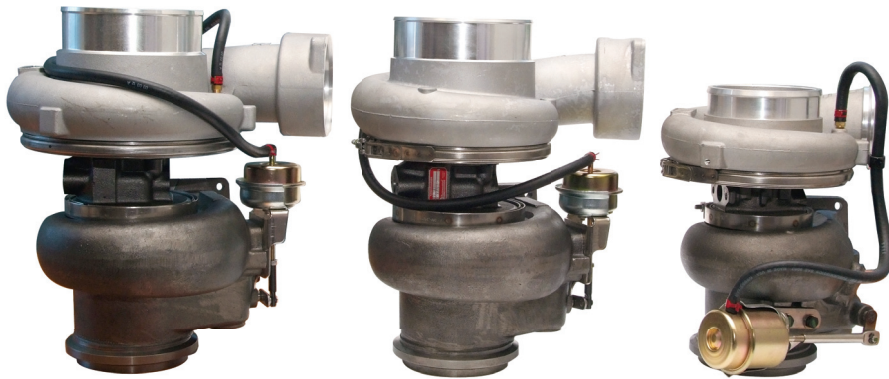

Rotomaster™

TURBOCHARGER MANUFACTURER

ENDURANCE SERIES

GT42 / GT47 / BTG75 TURBOCHARGERS

- IMPROVED THRUST SYSTEM FOR EXTENDED LIFE AND DURABILITY
- VSR BALANCED

	ENGINE MODEL	OE NUMBER	MODEL	BORG	GARRETT	ROTOMASTER
GT42	SERIES 60	23528059	GTA4202	172743	714792-5002	A1420102N
	SERIES 60	23528065	GTA4299	172743	714788-5001	A1420101N
	SERIES 60	23528066	GTA4294	172743	714787-5003	A1420103N
GT47	3406E/C15	160-6201	GT4702	177148	704604-5011	A1470102N
	3406E/C15	196-5951	GT4702	177148	704604-5011	A1470102N
BTG75	3406E	132-3649	BTG7580	174260	471120-5001	A1750102N